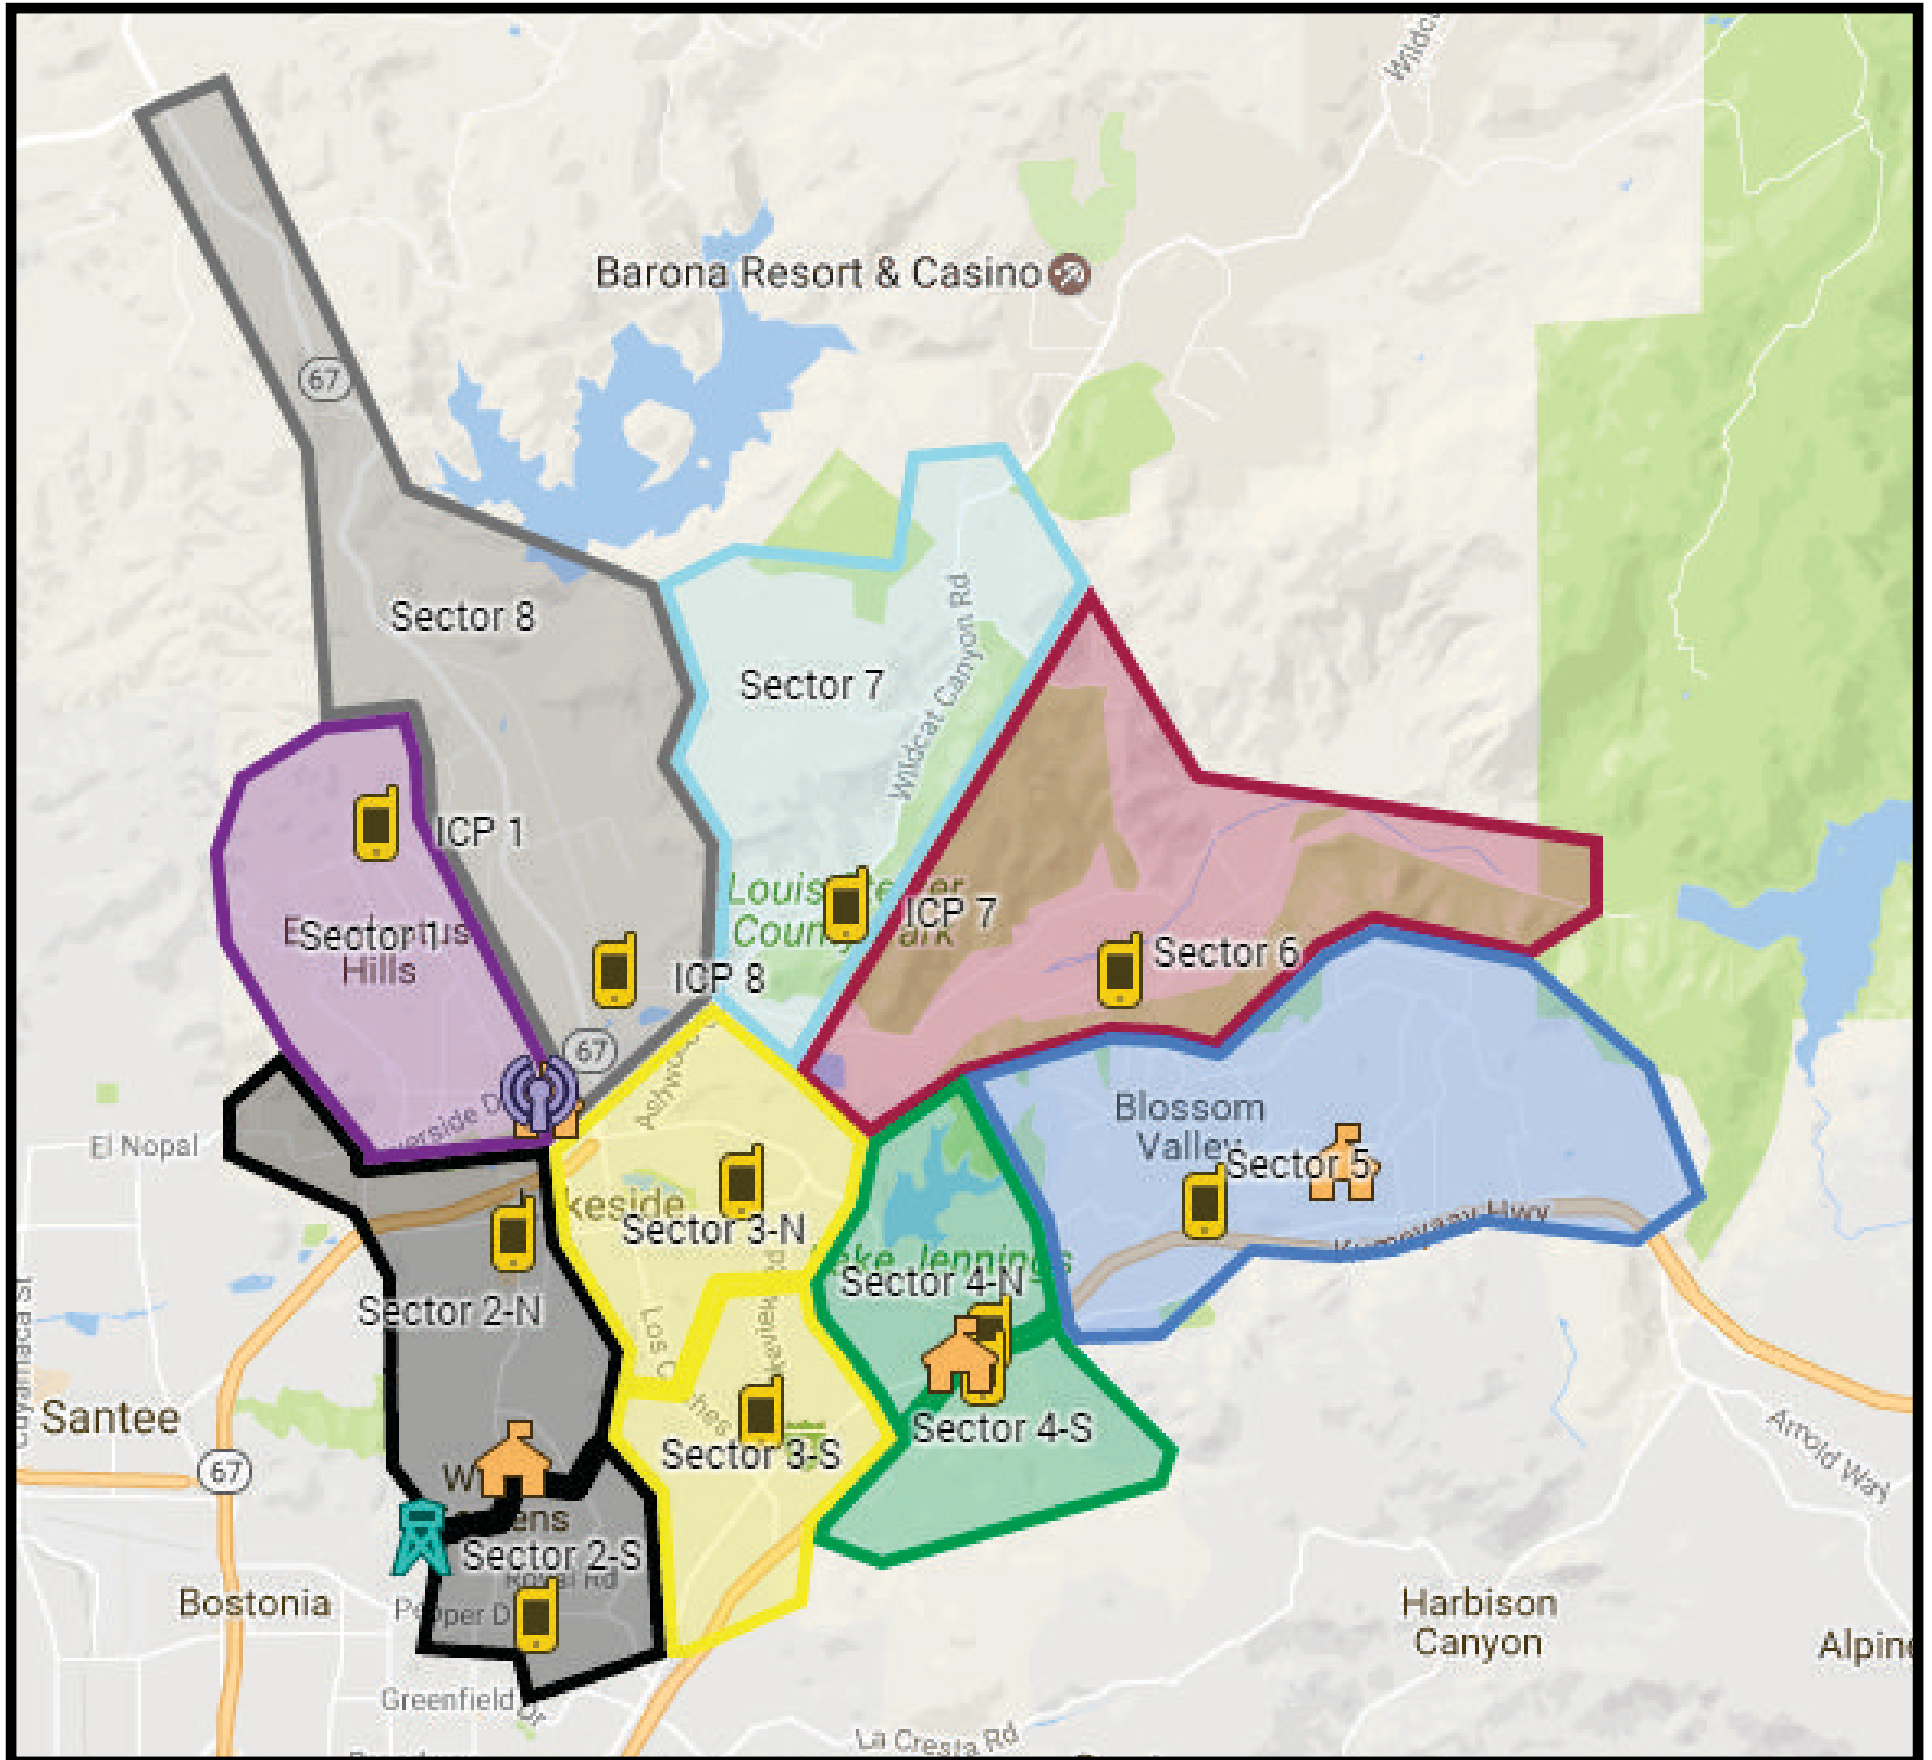

Sector Map and Incident Command Post

Map Legend

<p>ICP 1 Eucalyptus Hills School 11838 Valle Vista Rd Lakeside, CA 92040</p>	<p>ICP 3 South Hill Country Community Church 8950 LAKEVIEW RD, LAKESIDE, CA 92040</p>	<p>ICP 6 El Monte Road OMAS Pumpkin Patch 14950 El Monte Road Lakeside, CA 92040</p>
<p>ICP 2-North Starbucks 9760 Wintergardens Lakeside, CA 92040</p>	<p>ICP 4-North Lake Jennings Park and Ride 9001 Blossom Valley Road Lakeside, CA 92040</p>	<p>ICP 7 Stelzer Park Louis A. Stelzer County Park. 11470 Wildcat Canyon Road Lakeside, CA 92040</p>
<p>ICP 2-South W.D. Hall School 1376 Pepper Dr El Cajon, CA 92021</p>	<p>ICP 4-South East Valley Christian Fellowship 14069 RIDGE HILL RD EL CAJON, CA 92021 CA 92021</p>	<p>ICP 8 Moreno Ave. Moreno Park North East Corner of Willow Road and Moreno Avenue</p>
<p>ICP 3 North Our Lady of Perpetual Help (OLPH) 13208 Lakeshore Drive Lakeside, CA 92040</p>	<p>ICP 5 Rios Canyon Little League Fields 9764 Flinn Springs Rd. El Cajon, CA 92021</p>	<p>LKS FS-3 14008 I-8 Business</p>
<p>LKS FS-1 8035 Winter Gardens Blvd.</p>	<p>LKS FS-2 & LKS EEC 12216 Lakeside Ave.</p>	<p>LKS FS-26 15245 Oak Creek Rd.</p>